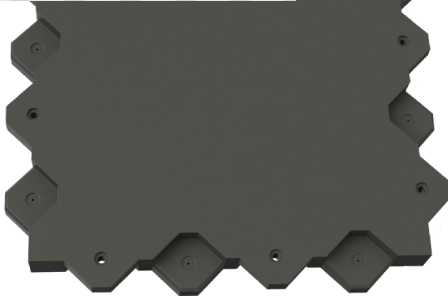

UltraBaseSystems®

EXTREME PANEL

Powered by Tour Links

At two inches in height, the UBS Extreme Panel is designed to bridge unsupported distances up to 8" wide. The structural stability is perfect for use with rooftop pedestal systems or spanning between wooden joists up to 8" on center. Strength, planarity and drainage make the UBS Extreme panel the perfect choice for an elevated installation.

Product Number: UBSEXTREME

PANEL DIMENSIONS: Actual Panel Dimension: 25 3/4" x 25 3/4" x 2" / 654mm x 654mm x 50.8mm

Square Footage Area Once Installed: 22 13/16" x 22 13/16" x 2" / 579.34 x 579.34mm x 50.8mm = 3.64 ft.² / .338 sq m

PANEL WEIGHT: 2.28 pounds/1.03kg per sq ft, 8.3 lbs /3.76 kg per panel

U.S. Patent 6,302,802 | 6,672,971 | 6,672,970 | 6,672,572 | Additional US and Foreign Patents Pending

Isometric View,
Top of Panel

Isometric View,
Bottom of Panel

The rigidity of the UltraBaseSystems® Extreme interlocking teeth when coupled with 2" of support ribs makes the Extreme Panel the perfect choice for bridging unsupported subgrades. The panel is still capable of conforming to existing ground contours but the engineered design virtually eliminates flex on panel joints.