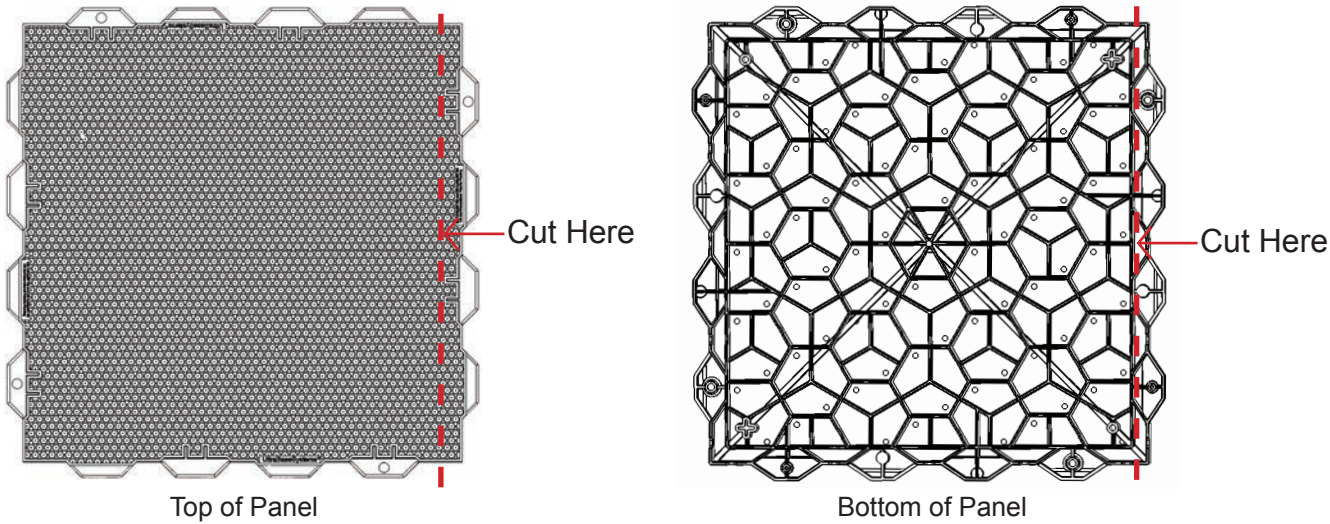

Tour Links® and UltraBaseSystems® Cut Edge Panel Dimensions using the Imperial System

Attribute	Professional and Court Base	Champion	Tour Links and UBS Extreme
Overall Panel Dims	30" x 30" x 1.25"	30" x 30" x .75"	25 3/4" x 25 3/4" x 2"
Installed Dims	28" x 28" x 1.25"	28" x 28" x .75"	22 13/16" x 22 13/16"
Amount Removed On One Side	(2")	(2")	(3")
Image			

When cutting off the panel teeth, stay on the outer edge of the underside wall. This will help maintain the structural integrity of the outer edge of the panel.

Example: A four panel section of UBS panels with two cut edges.