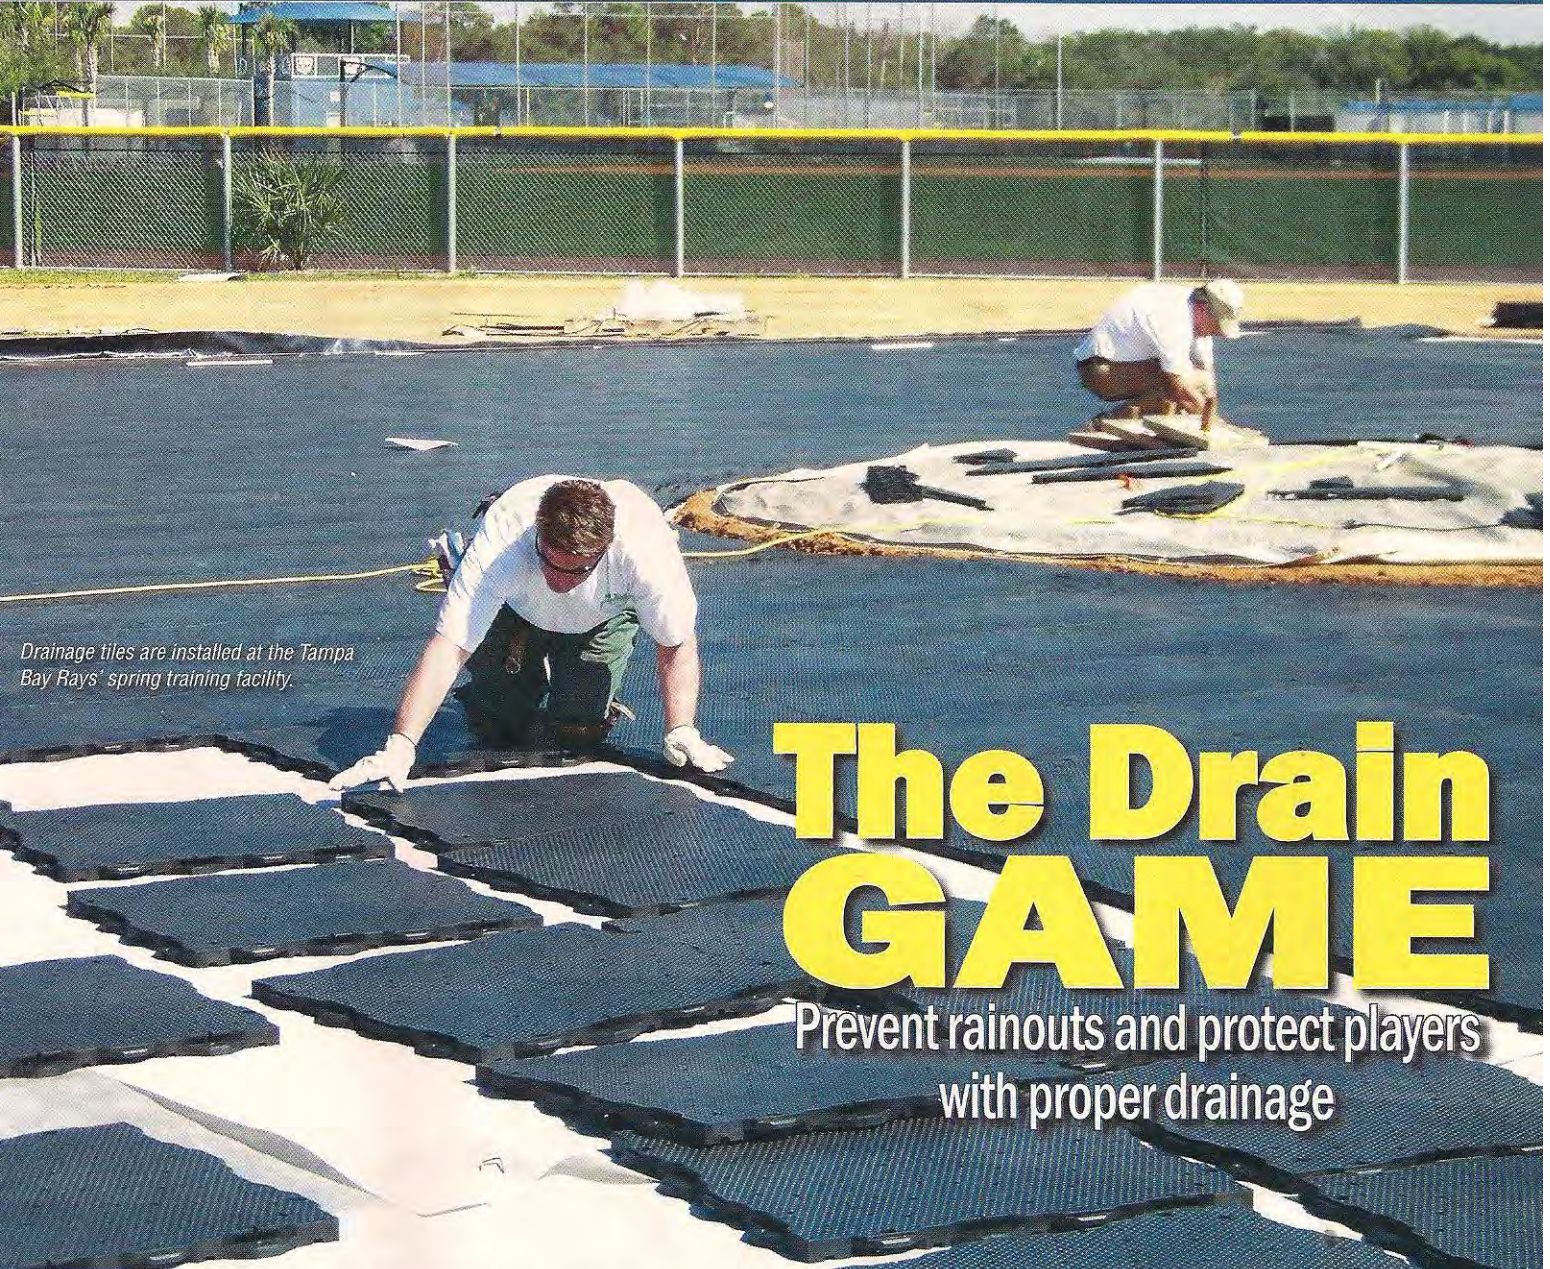

SPORTSFIELD MANAGEMENT

JULY 2011

Drainage tiles are installed at the Tampa Bay Rays' spring training facility.

The Drain GAME

Prevent rainouts and protect players
with proper drainage

Moose River Media

*****AUTOTOLL FOR ADC 335
UD 200
DAVE BARLOW
TOUR LINKS
5030 SEMINOLE BLVD
ST PETERSBURG FL 33708-3300
00054
000449